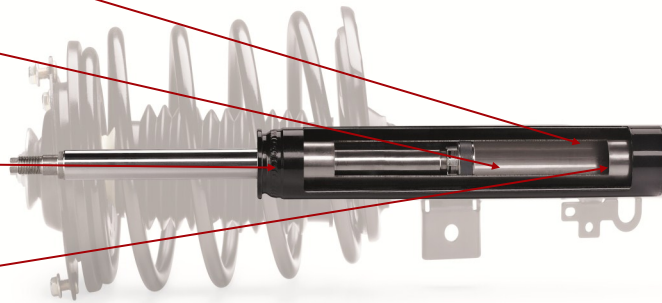

ACDelco Professional ReadyStruts

Restore ride control and braking effectiveness - in up to 30% less time!

- Includes the strut, coil spring, bearing and strut mounts
- No special installation tools required
- New parts, greater coverage and more applications - 47 SKUs cover the most popular GM applications
- Limited Lifetime warranty

Features

Benefits

Quick and Easy Installation

Powder Coated Strut, Springs and Mount

Seamless Pressure

Powdered Metal Pistons

Original Equipment Style manufactured Single Lip Seals

High Performance

Reduces Installation Time By Up To 30%

Corrosion Resistance and Longer Life

Strength and Durability

Precision Tolerances for Crisp Blow-Off Valving

Better Rod Reaction and Reduced Friction

Consistent Damping Force throughout Operation Temperature Range