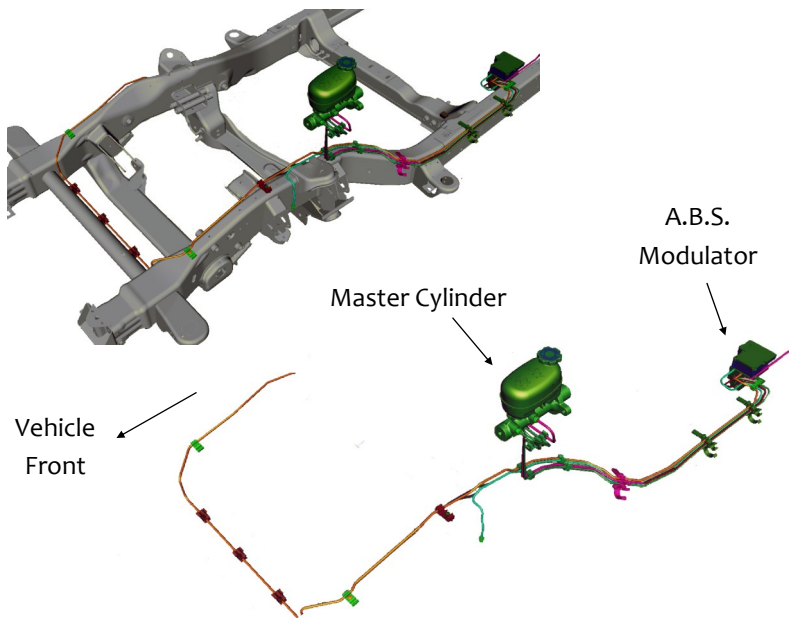

GIVE IT A BRAKE

With ACDelco there is a way to make certain hydraulic brake pipe repairs easier. New ACDelco GM Original Equipment (GM OE) hydraulic brake pipe kits can be used any time the entire brake pipe assembly must be replaced due to corrosion or wear. The 66 newly released part numbers meet GM OE specifications, are cost effective and simplify the service of 1999-2007 GM full-size pickup trucks and SUVs.

THE EFFICIENT SOLUTION

ACDelco hydraulic brake pipe kits are an efficient solution when replacing an entire brake pipe assembly. Please note these kits do not include the rear axle crossover pipe and are not intended for the repair of a single damaged brake pipe.

ACDelco Part #	Model Years	Make	Model	Application
22932565	2003-2007	Chevrolet, GMC	3/4 Ton Pickup	C/K 257 43 &HVY
22932567	2003-2007	Chevrolet, GMC	3/4 Ton Pickup	C/K_259_03 &HVY, C/K 359 03
22932568	2003-2007	Chevrolet, GMC	3/4 Ton Pickup	C/K 259 43 &HVY
22932569	2003-2007	Chevrolet, GMC	3/4 Ton Pickup	C/K 259 53 &HVY
22932570	2003-2007	Chevrolet, GMC	1-Ton Pickup	C/K 360 03
22932571	2003-2007	Chevrolet, GMC	1-Ton Pickup	C/K 360 53
22932574	2006-2007	Chevrolet, GMC	3/4 Ton Pickup	C/K 257 53 &HVY
22932576	2006-2007	Chevrolet, GMC	1-Ton Pickup	C/K_364_03
22932578	2003-2004	Chevrolet, GMC	3/4 Ton Pickup	C/K 257 53-HVY
22932579	2003-2004	Chevrolet, GMC	3/4 Ton Pickup	C/K 259 03 -HVY
22932582	2003-2006	Chevrolet, GMC, Cadillac	Suburban, Yukon, Avalanche, Escalade	C/K_259_06/36 -JL4
22932583	2004	Chevrolet, GMC	1/2 Ton Pickup	C 157 03-JVA
22932584	2004	Chevrolet, GMC	1/2 Ton Pickup	C 159 03
22932585	2004	Chevrolet, GMC	1/2 Ton Pickup	C 159 53
22932586	2004	Chevrolet, GMC	1/2 Ton Pickup	K 157 03-JVA